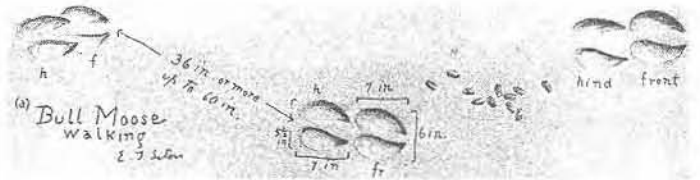

SIZE...

- Length - 1.83-2.74 metres (6-9 ft.)
- Height - 2.13-2.44 m (7-8ft.)
- Tail - about 18 cm (7inches) long
- Weight - 315-635 kg (700-1400 lbs.)

The moose is a HERBIVORE. It eats trees and shrubs.