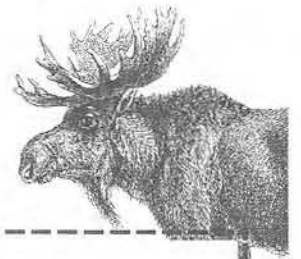

King of the Woods... the moose

FACTS about the Moose...

- The moose is the largest member of the deer family.
- Males are called bulls; females are cows and the young are called calves.
- The antlers of the bulls may stretch more than 1.52 metres (5 ft.) across and weigh up to 38 kg (85 lbs.)
- Bulls shed their antlers every year in the winter and grow new, larger ones in the spring.
- Antlers grow under a layer of living skin called "velvet", which peels off each year.
- Their long legs help them to move through deep snow.
- Moose sometimes dive 5.5 metres (18 ft.) or more for plants growing on a lake or pond bottom.
- The life expectancy of a moose is about 8 to 25 years.

HABITAT...

- Lives in northern forests and swamps
- Likes mixed forest and grasslands but adapts easily and can be found in areas with lots of people.

SIZE...

- Length - 1.83-2.74 metres (6-9 ft.)
- Height - 2.13-2.44 m (7-8ft.)
- Tail - about 18 cm (7inches) long
- Weight - 315-635 kg (700-1400 lbs.)